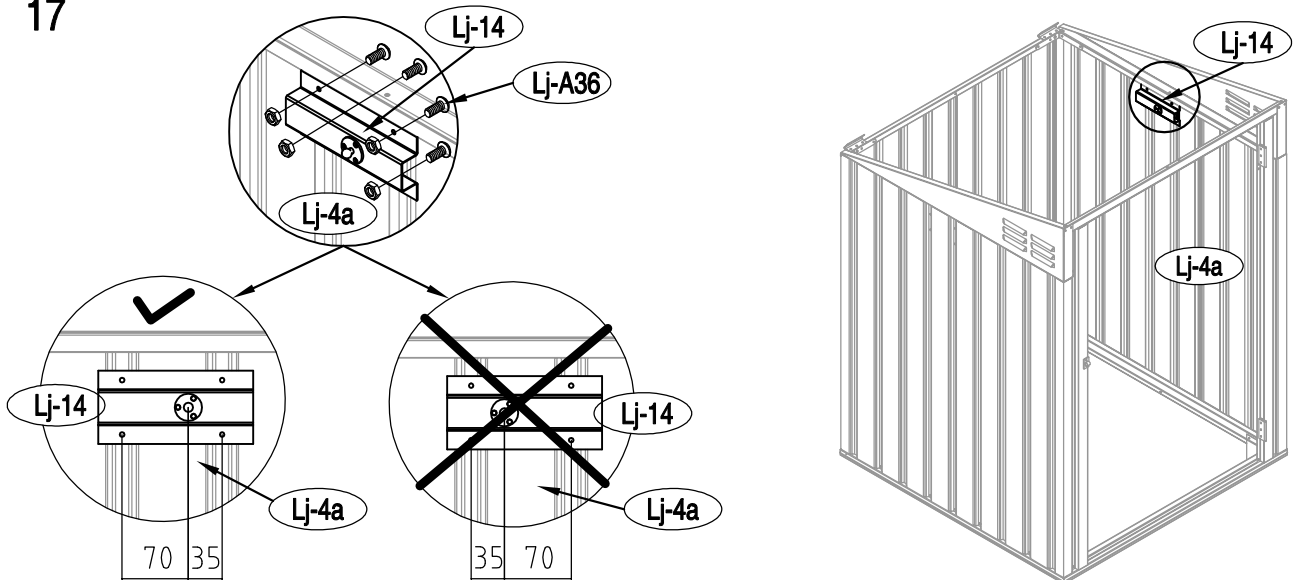

Garbage bin Storage shed

11/13/2017

OWNER'S MANUAL / Instructions for Assembly Polly A

Requires two people and takes 2-3 hours for Installation.

Size of Polly A:

Area of installation requirement:

16

17

18

19

20

21

22

23

24

Lid