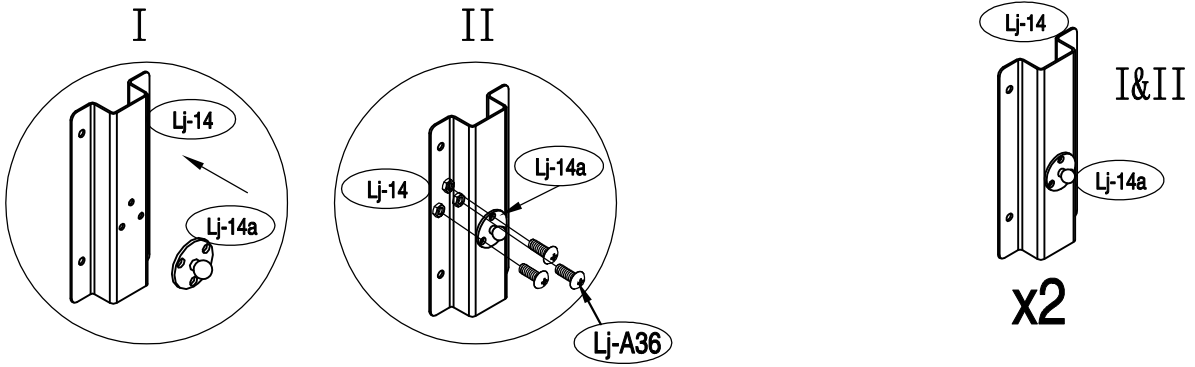

Garbage bin Storage shed

11/13/2017

OWNER'S MANUAL / Instructions for Assembly Polly A

Requires two people and takes 2-3 hours for Installation.

Size of Polly A:

Area of installation requirement:

16

17