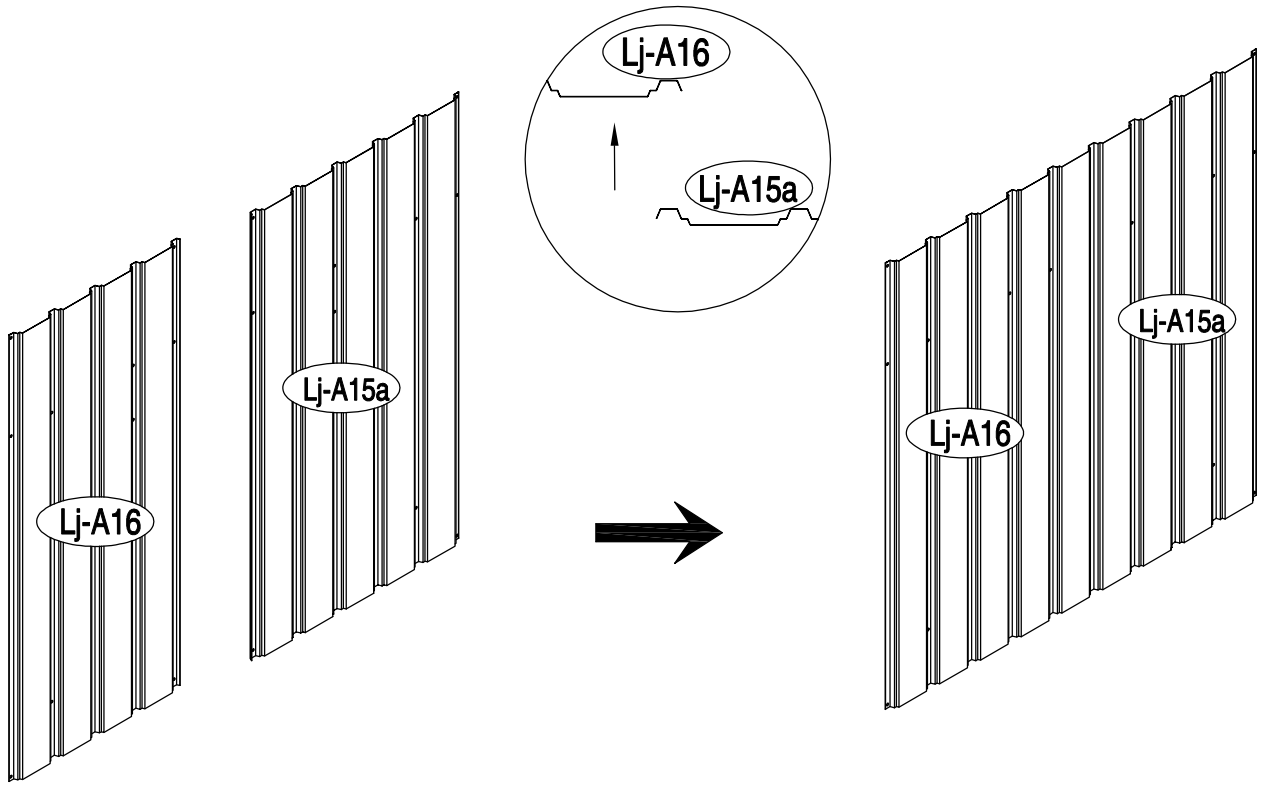

Garbage bin Storage shed

11/13/2017

OWNER'S MANUAL / Instructions for Assembly Polly A

Requires two people and takes 2-3 hours for Installation.

Size of Polly A:

Area of installation requirement:

16

17

18

19

20

21

22

23

24

Lid

1

2

3

4

9

x2

10

x2

11

12

13

Lj-41

Lj-41

16

Door

1