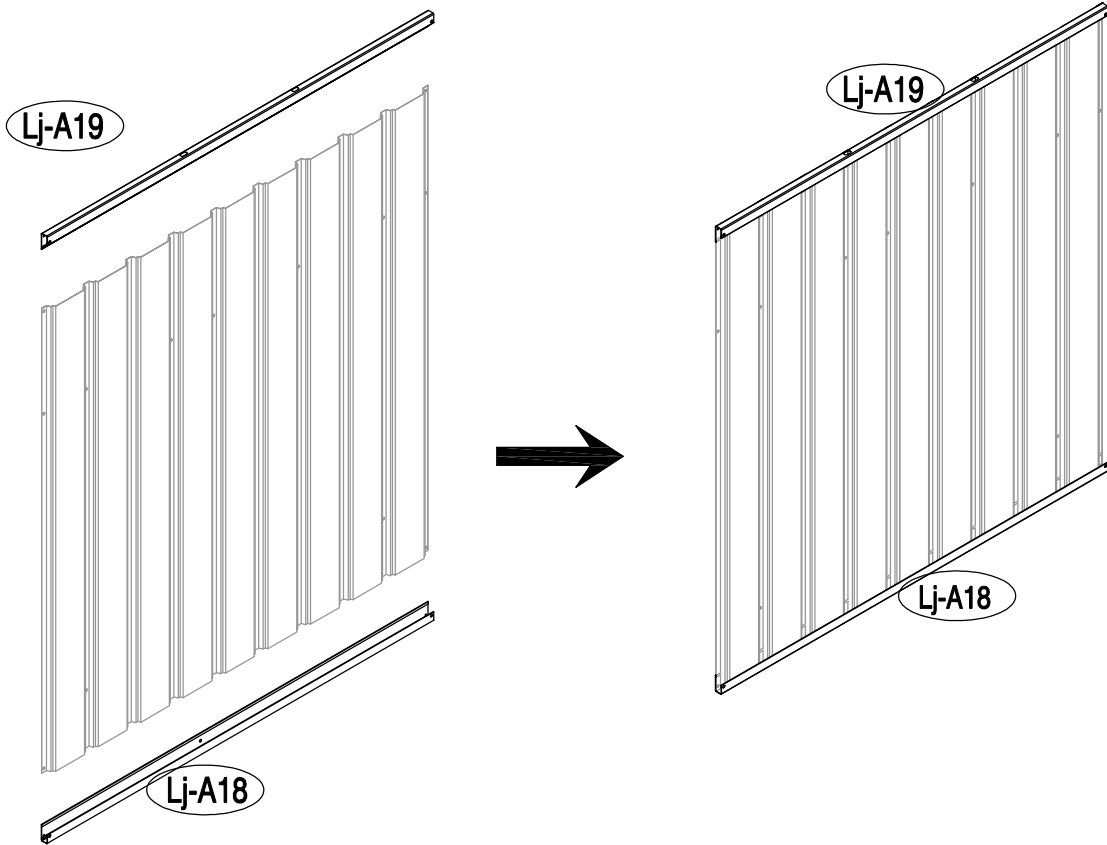

Garbage bin Storage shed

11/13/2017

OWNER'S MANUAL / Instructions for Assembly Polly A

Requires two people and takes 2-3 hours for Installation.

Size of Polly A:

Area of installation requirement:

16

17

18

19

20

21

22

23

24

Lid

1

2

3

4

9

x2

10

x2