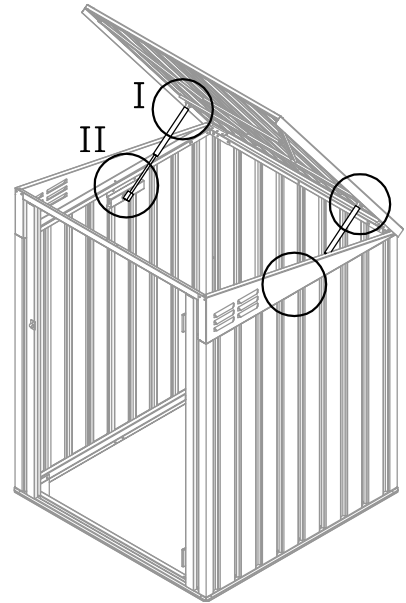

Garbage bin Storage shed

11/13/2017

OWNER'S MANUAL / Instructions for Assembly Polly A

Requires two people and takes 2-3 hours for Installation.

Size of Polly A:

Area of installation requirement:

16

17

18

19

20

21

22

23

24

Lid