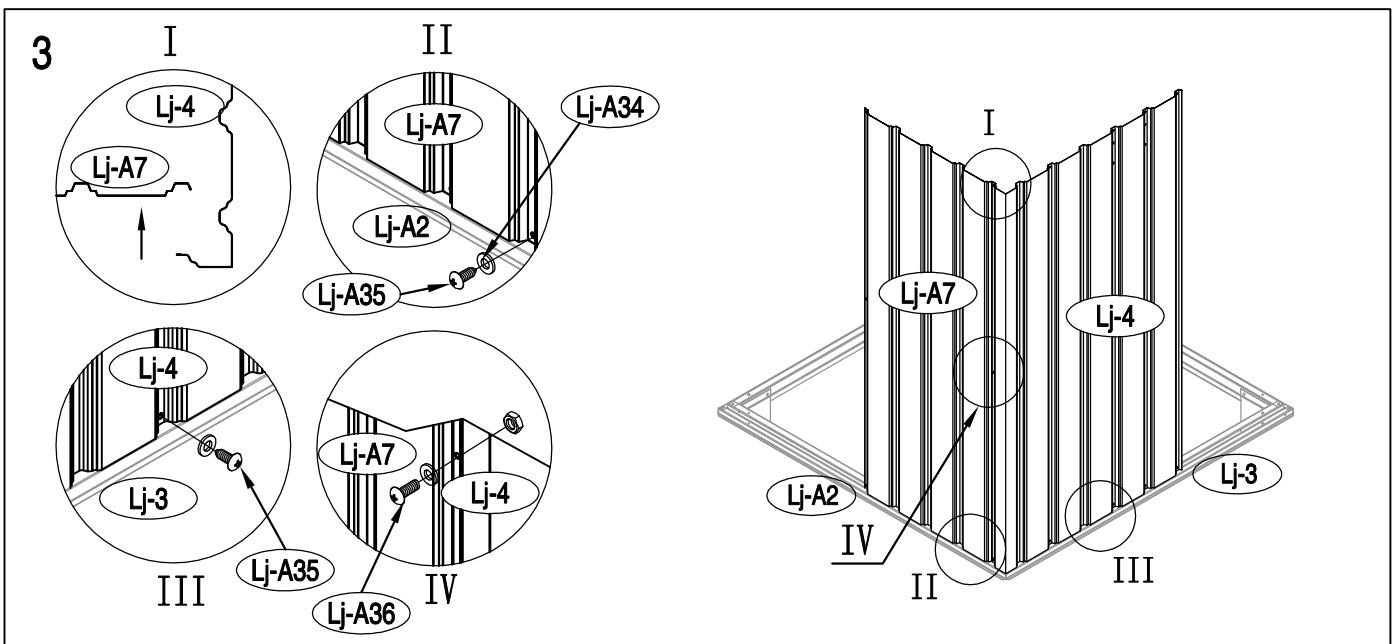

Garbage bin Storage shed

11/13/2017

OWNER'S MANUAL / Instructions for Assembly Polly A

Requires two people and takes 2-3 hours for Installation.

Size of Polly A:

Area of installation requirement:

16

17

18

19

20

21

22

23

24

Lid

1

2

3

4

9

x2

10

x2