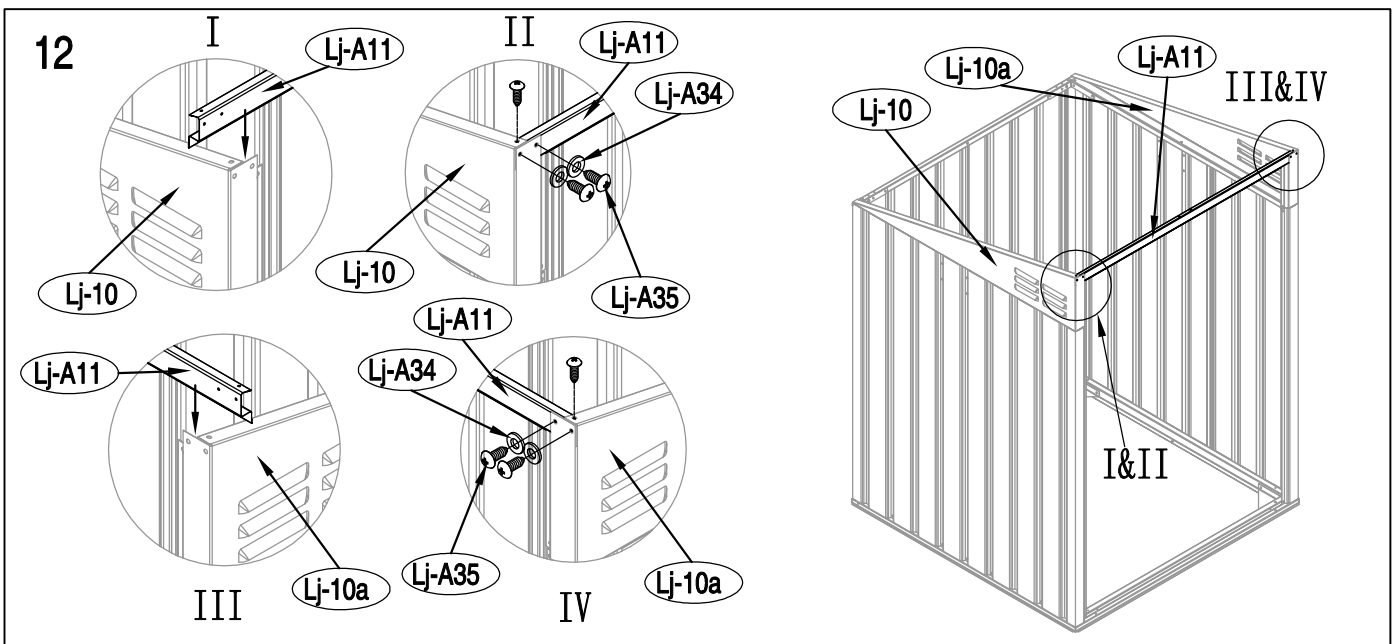

Garbage bin Storage shed

11/13/2017

OWNER'S MANUAL / Instructions for Assembly Polly A

Requires two people and takes 2-3 hours for Installation.

Size of Polly A:

Area of installation requirement:

16

17

18

19

20

21

22

23

24

Lid