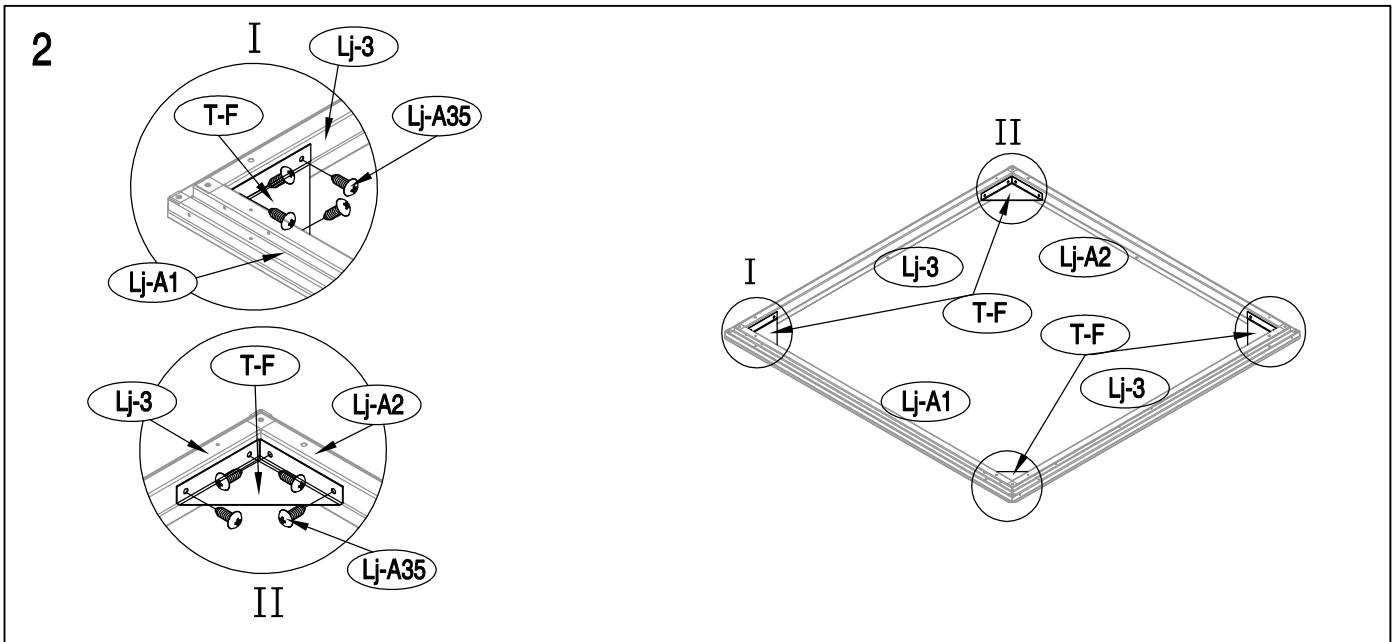

Garbage bin Storage shed

11/13/2017

OWNER'S MANUAL / Instructions for Assembly Polly A

Requires two people and takes 2-3 hours for Installation.

Size of Polly A:

Area of installation requirement:

16

17

18

19

20

21

22

23

24

Lid

1

2

3

4

9

x2

10

x2