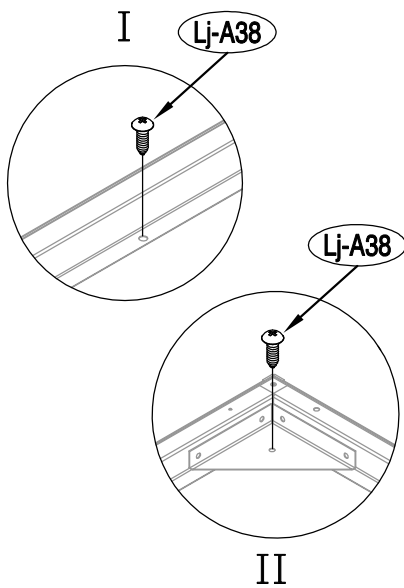

Garbage bin Storage shed

11/13/2017

OWNER'S MANUAL / Instructions for Assembly Polly A

Requires two people and takes 2-3 hours for Installation.

Size of Polly A:

Area of installation requirement:

16

17

18

19

20

21

22

23

24

Lid

1

2

3

4

9

x2

10

x2

11

12

13

Lj-41

Lj-41

16

Door

1