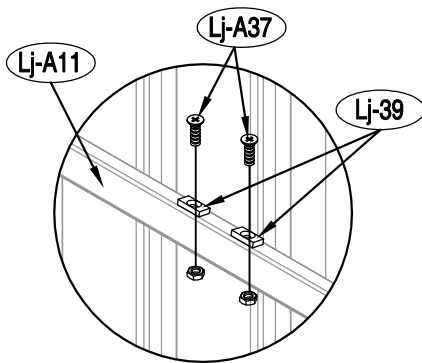

Garbage bin Storage shed

11/13/2017

OWNER'S MANUAL / Instructions for Assembly Polly A

Requires two people and takes 2-3 hours for Installation.

Size of Polly A:

Area of installation requirement:

16

17

18

19

20

21

22

23

24

Lid

1

2

3

4

9

x2

10

x2