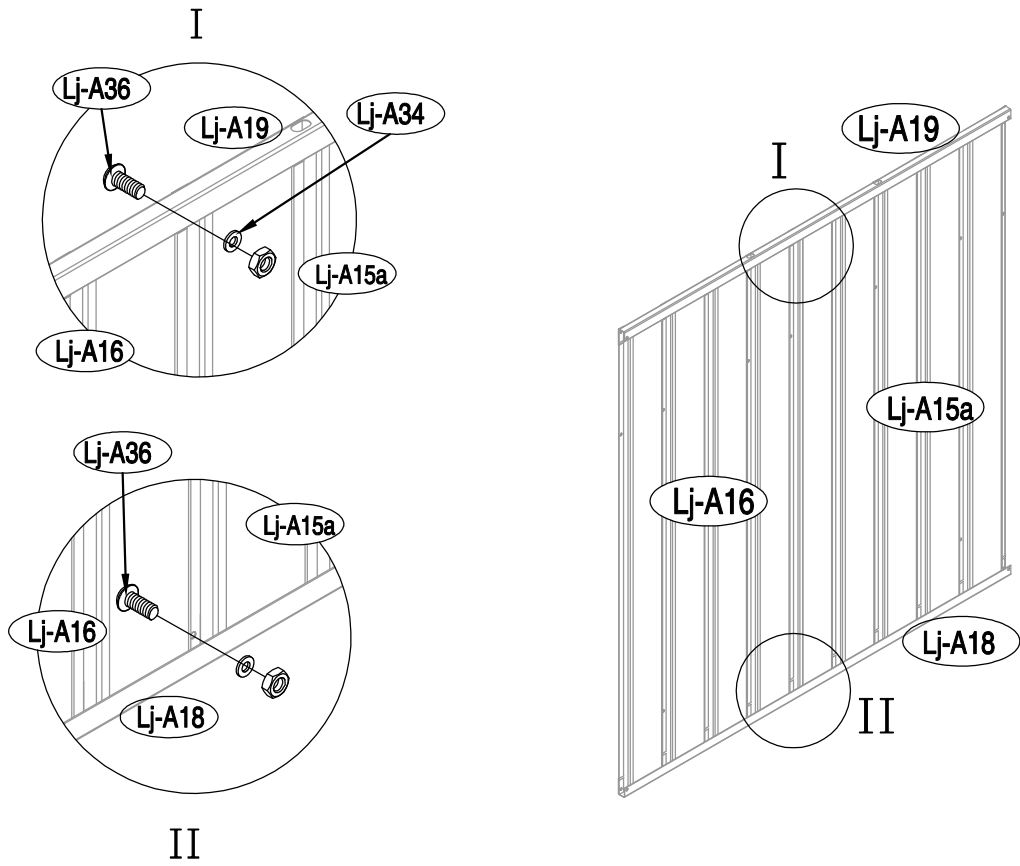

Garbage bin Storage shed

11/13/2017

OWNER'S MANUAL / Instructions for Assembly Polly A

Requires two people and takes 2-3 hours for Installation.

Size of Polly A:

Area of installation requirement:

16

17

18

19

20

21

22

23

24

Lid

1

2

3

4

9

x2

10

x2