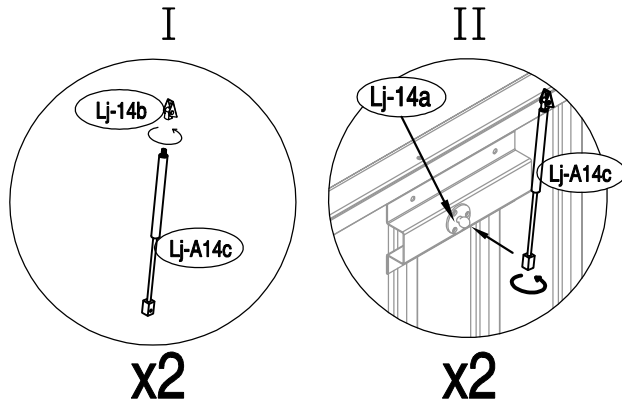

Garbage bin Storage shed

11/13/2017

OWNER'S MANUAL / Instructions for Assembly Polly A

Requires two people and takes 2-3 hours for Installation.

Size of Polly A:

Area of installation requirement:

16

17

18

19

20

21

22

23

24

Lid