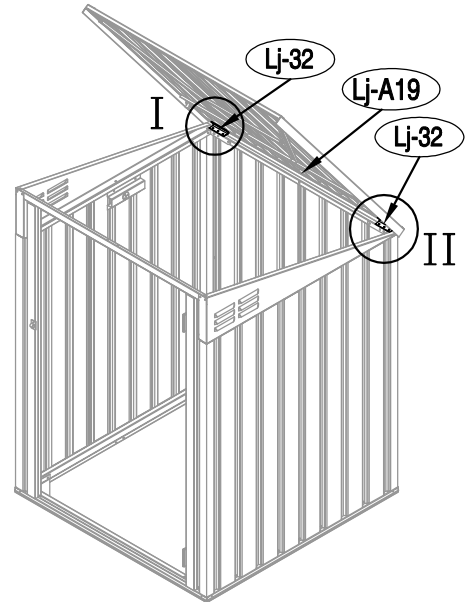

Garbage bin Storage shed

11/13/2017

OWNER'S MANUAL / Instructions for Assembly Polly A

Requires two people and takes 2-3 hours for Installation.

Size of Polly A:

Area of installation requirement:

16

17

18

19

20

21

22

23

24

Lid