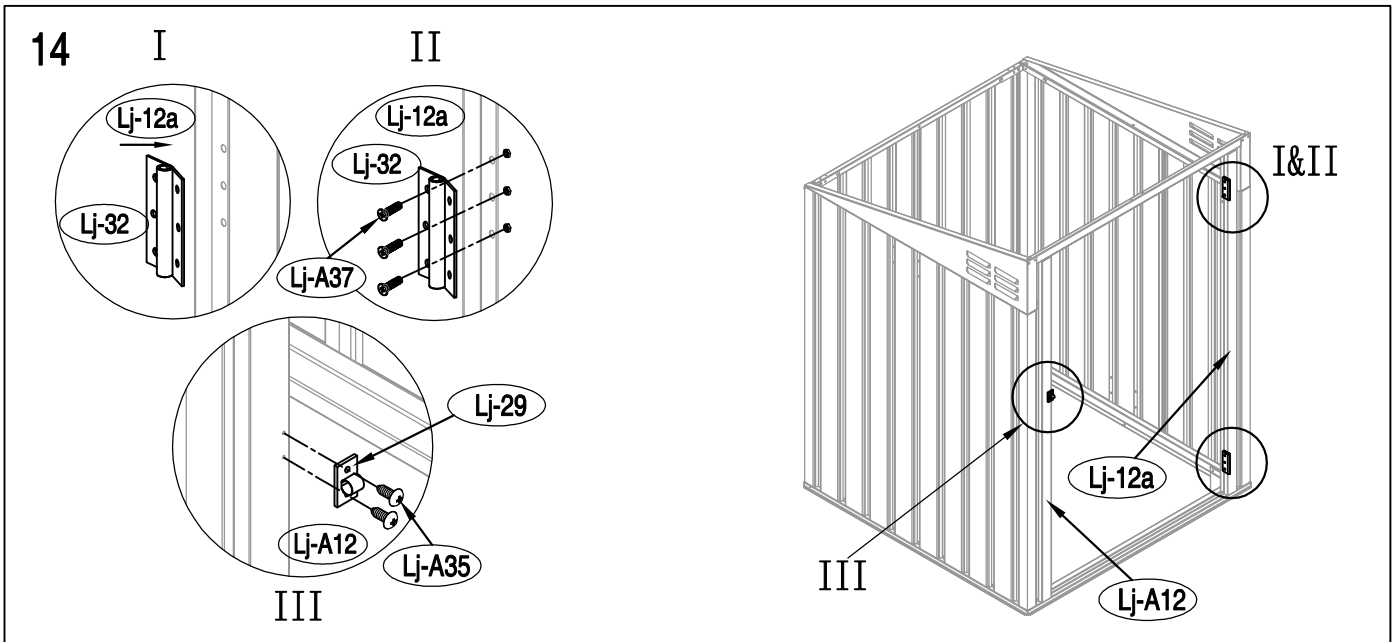

Garbage bin Storage shed

11/13/2017

OWNER'S MANUAL / Instructions for Assembly Polly A

Requires two people and takes 2-3 hours for Installation.

Size of Polly A:

Area of installation requirement:

16

17