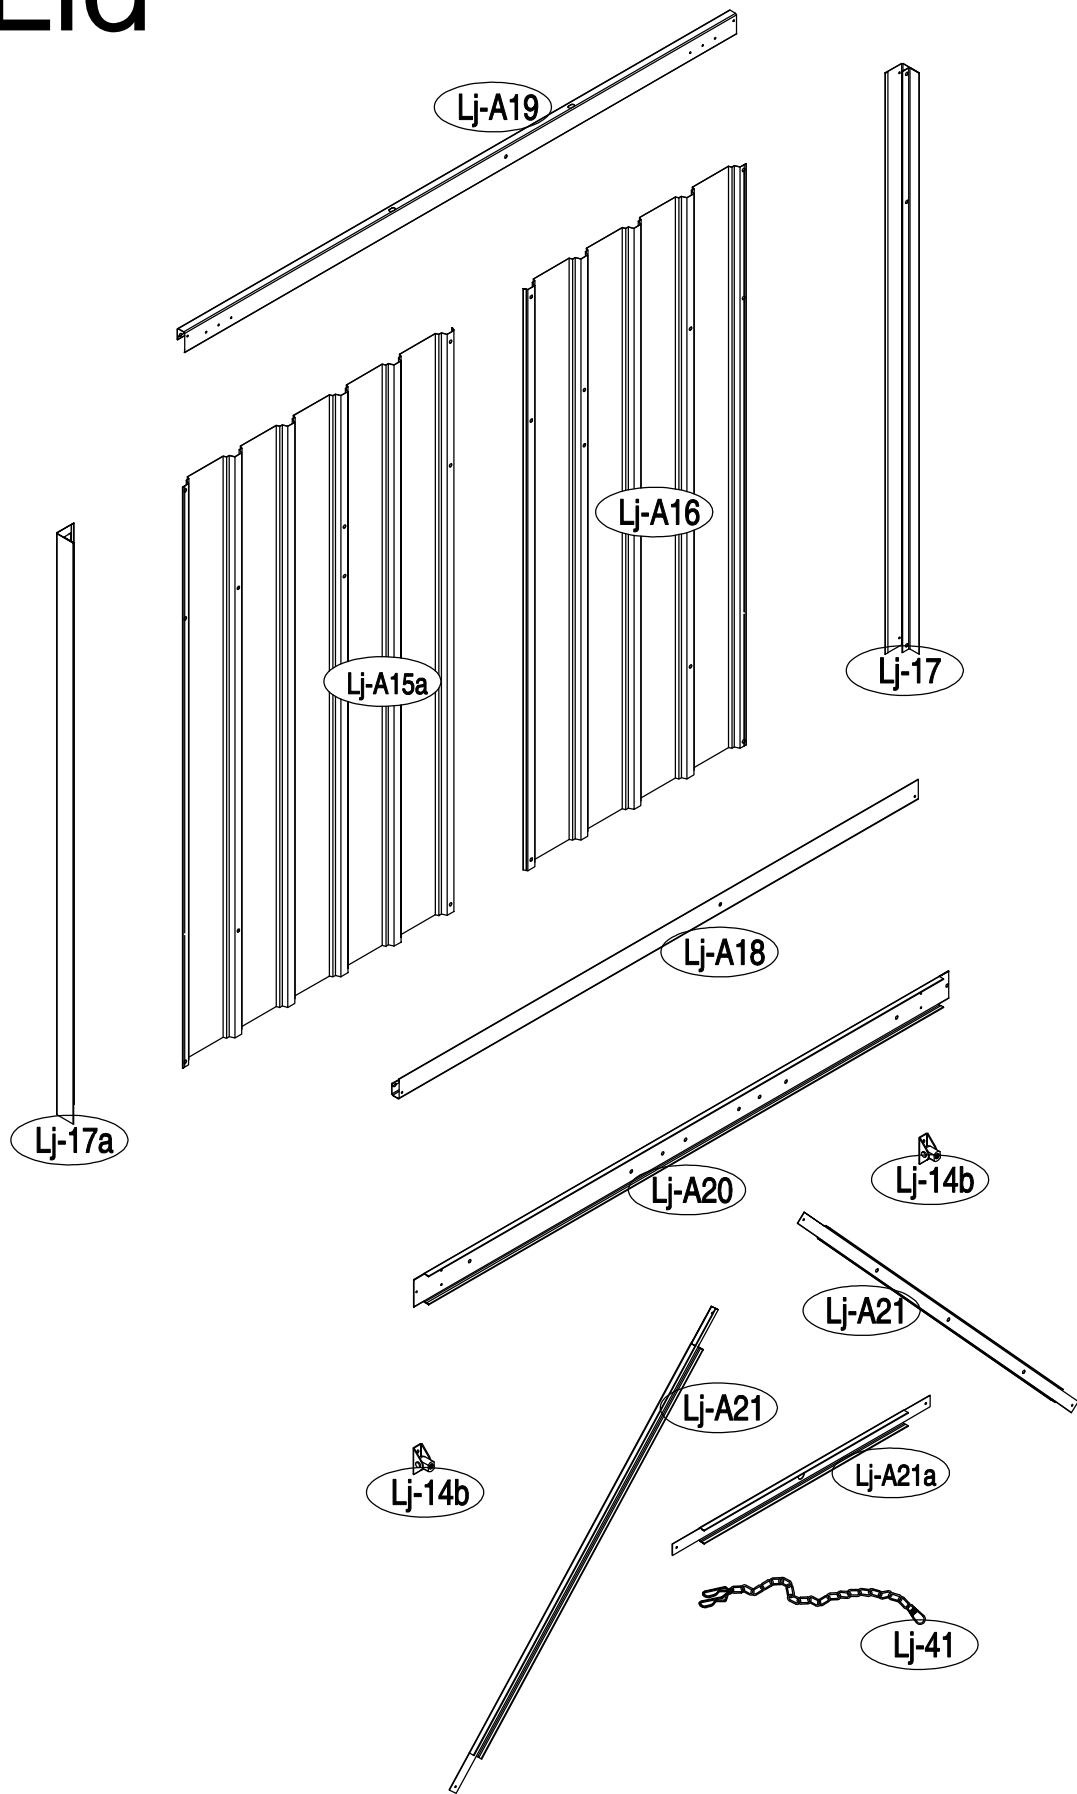

Garbage bin Storage shed

11/13/2017

OWNER'S MANUAL / Instructions for Assembly Polly A

Requires two people and takes 2-3 hours for Installation.

Size of Polly A:

Area of installation requirement:

16

17

18

19

20

21

22

23

24

Lid

1

2

3

4

9

x2

10

x2

11

12

13

Lj-41

Lj-41

16

Door

1