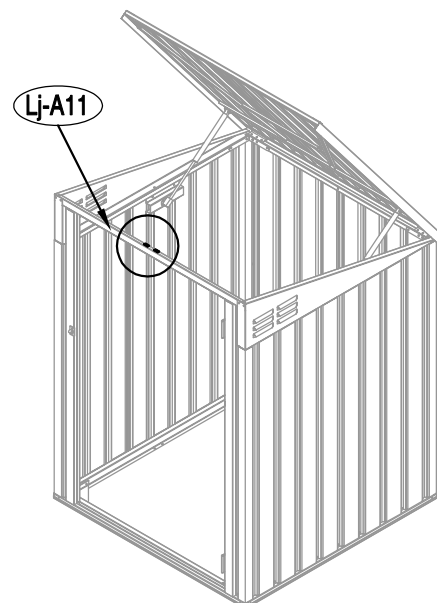

Garbage bin Storage shed

11/13/2017

OWNER'S MANUAL / Instructions for Assembly Polly A

Requires two people and takes 2-3 hours for Installation.

Size of Polly A:

Area of installation requirement:

16

17

18

19

20

21

22

23

24

Lid

1

2

3

4

9

x2

10

x2