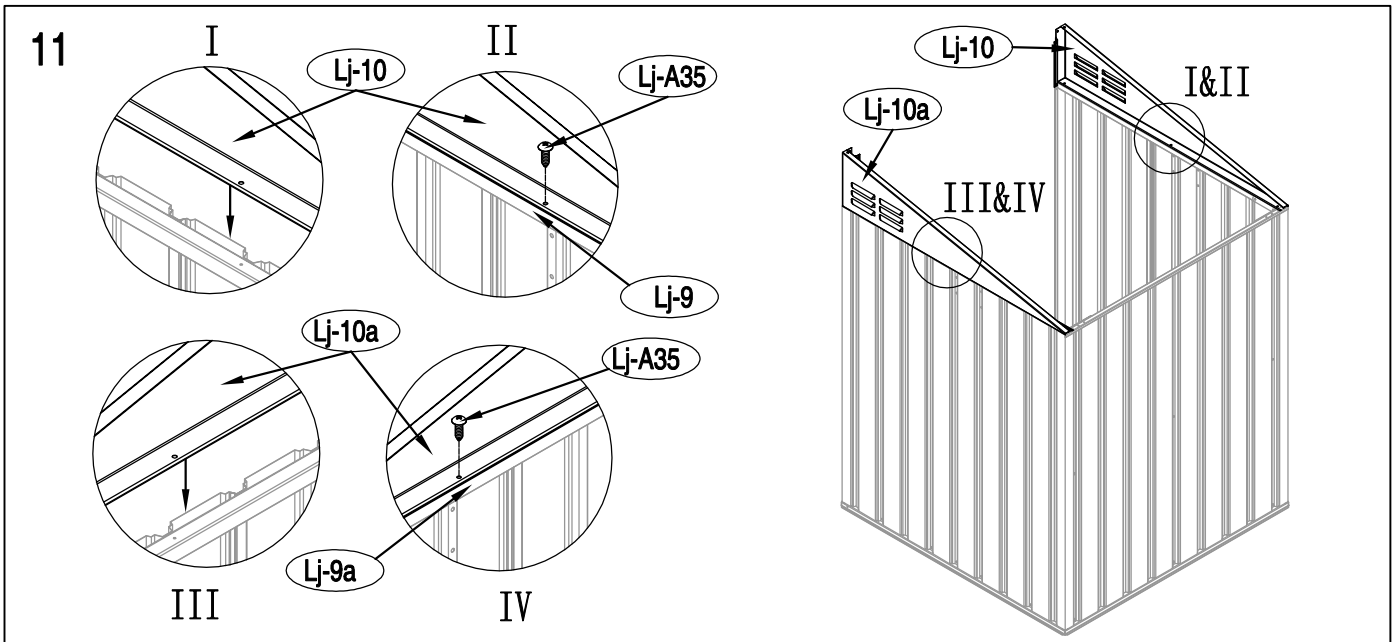

Garbage bin Storage shed

11/13/2017

OWNER'S MANUAL / Instructions for Assembly Polly A

Requires two people and takes 2-3 hours for Installation.

Size of Polly A:

Area of installation requirement:

16

17