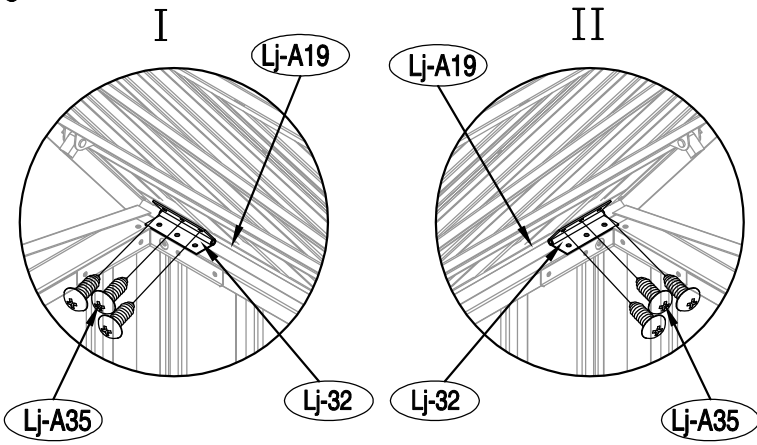

Garbage bin Storage shed

11/13/2017

OWNER'S MANUAL / Instructions for Assembly Polly A

Requires two people and takes 2-3 hours for Installation.

Size of Polly A:

Area of installation requirement:

16

17

18

19

20

21

22

23

24

Lid

1

2

3

4

9

x2

10

x2