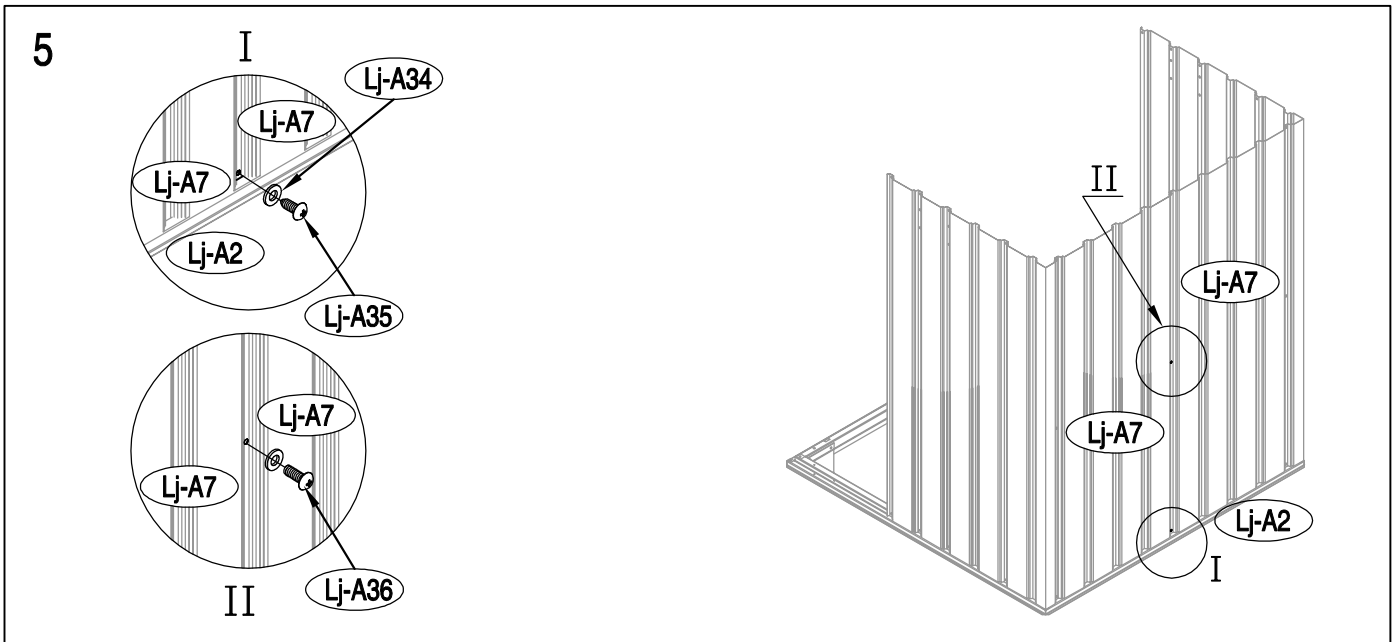

Garbage bin Storage shed

11/13/2017

OWNER'S MANUAL / Instructions for Assembly Polly A

Requires two people and takes 2-3 hours for Installation.

Size of Polly A:

Area of installation requirement:

16

17

18

19

20

21

22

23

24

Lid

1

2

3

4

9

x2

10

x2