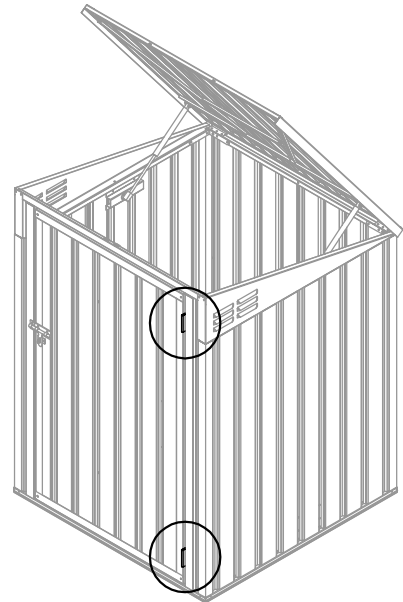

Garbage bin Storage shed

11/13/2017

OWNER'S MANUAL / Instructions for Assembly Polly A

Requires two people and takes 2-3 hours for Installation.

Size of Polly A:

Area of installation requirement:

16

17

18

19

20

21

22

23

24

Lid

1

2

3

4

9

x2

10

x2