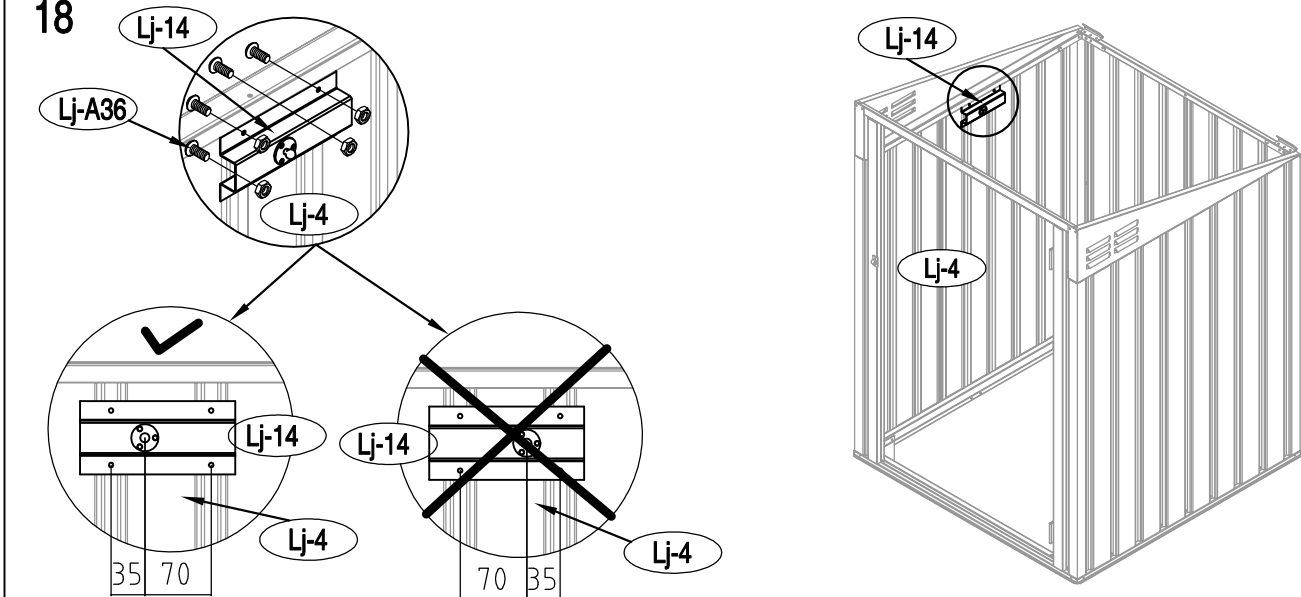

Garbage bin Storage shed

11/13/2017

OWNER'S MANUAL / Instructions for Assembly Polly A

Requires two people and takes 2-3 hours for Installation.

Size of Polly A:

Area of installation requirement:

16

17

18

19

20

21

22

23

24

Lid