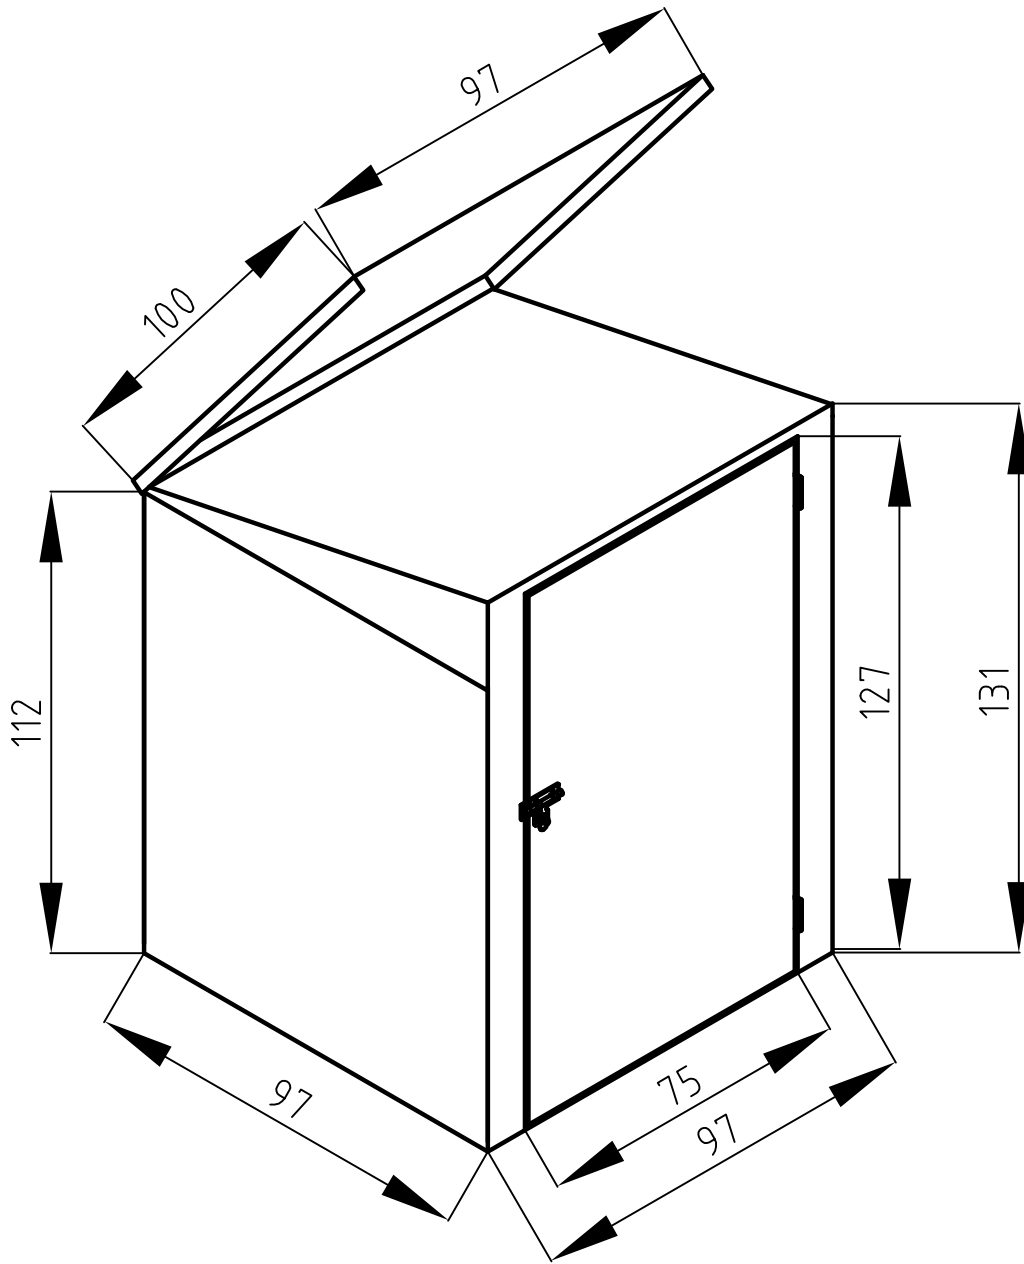

Garbage bin Storage shed

11/13/2017

OWNER'S MANUAL / Instructions for Assembly Polly A

Requires two people and takes 2-3 hours for Installation.

Size of Polly A:

Area of installation requirement:

16

17

18

19

20

21

22

23

24

Lid

1

2

3

4

9

x2

10

x2