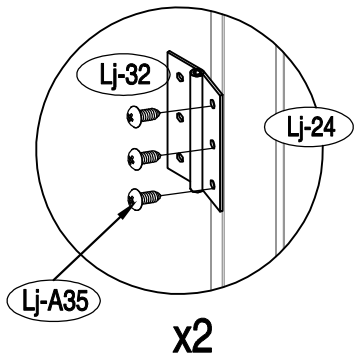

Garbage bin Storage shed

11/13/2017

OWNER'S MANUAL / Instructions for Assembly Polly A

Requires two people and takes 2-3 hours for Installation.

Size of Polly A:

Area of installation requirement:

16

17

18

19

20

21

22

23

24

Lid

1

2

3

4

9

x2

10

x2