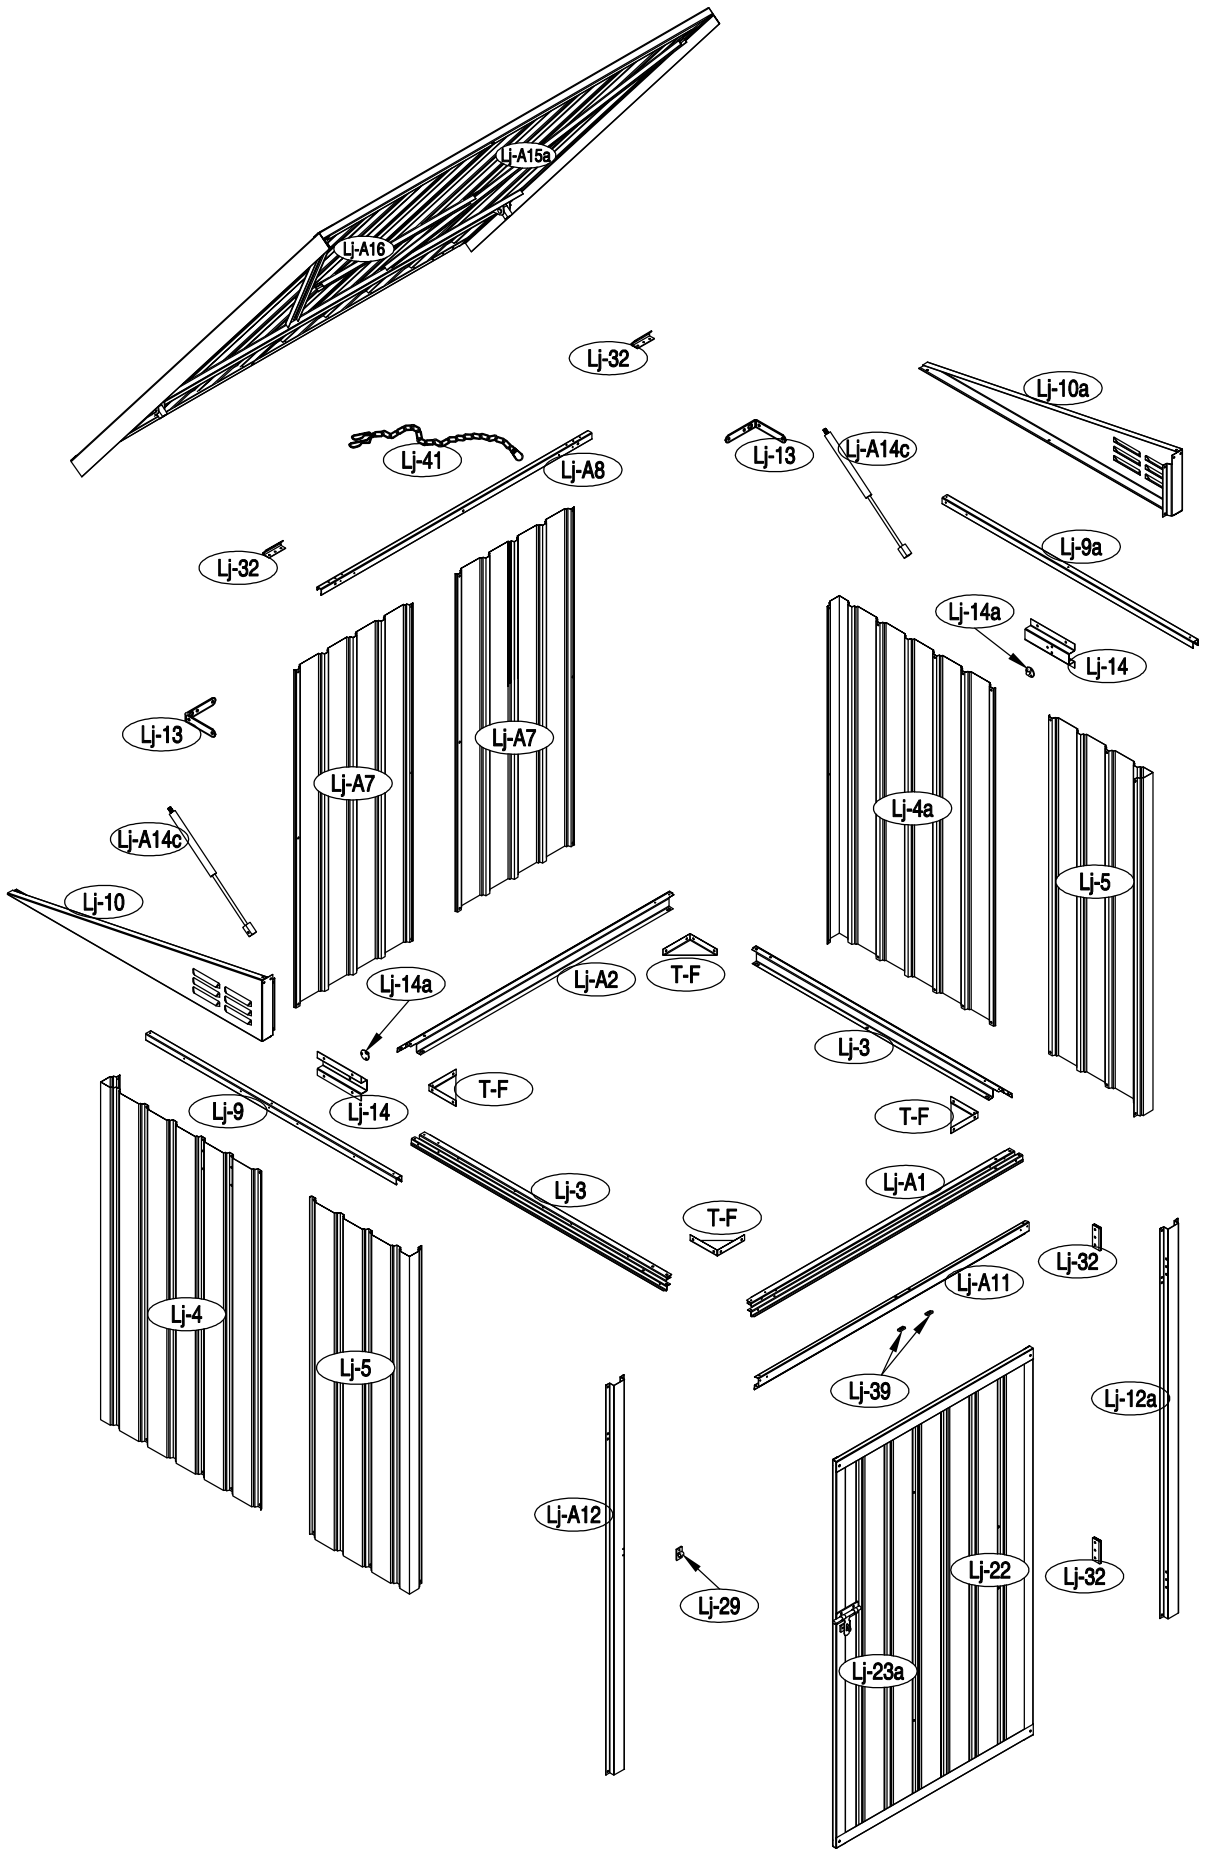

Garbage bin Storage shed

11/13/2017

OWNER'S MANUAL / Instructions for Assembly Polly A

Requires two people and takes 2-3 hours for Installation.

Size of Polly A:

Area of installation requirement:

16

17

18

19

20

21

22

23

24

Lid

1

2

3

4

9

x2

10

x2

11

12

13

Lj-41

Lj-41

16

Door

1