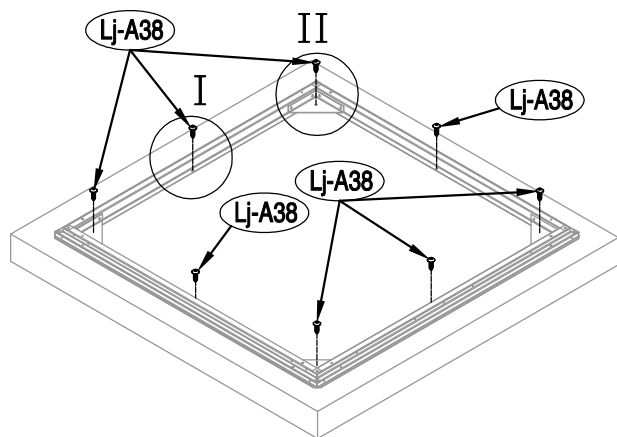

Garbage bin Storage shed

11/13/2017

OWNER'S MANUAL / Instructions for Assembly Polly A

Requires two people and takes 2-3 hours for Installation.

Size of Polly A:

Area of installation requirement:

16

17

18

19

20

21

22

23

24

Lid

1

2

3

4

9

x2

10

x2

11

12

13

Lj-41

Lj-41

16

Door

1