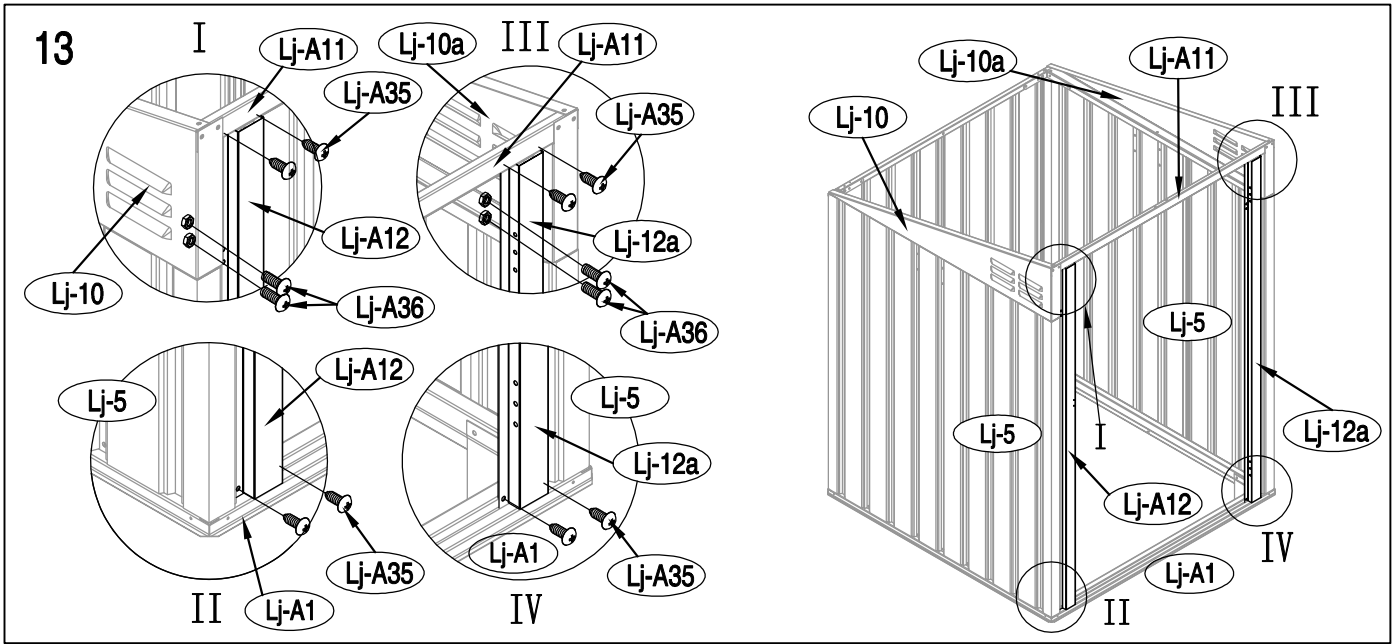

Garbage bin Storage shed

11/13/2017

OWNER'S MANUAL / Instructions for Assembly Polly A

Requires two people and takes 2-3 hours for Installation.

Size of Polly A:

Area of installation requirement:

16

17

18

19

20

21

22

23

24

Lid