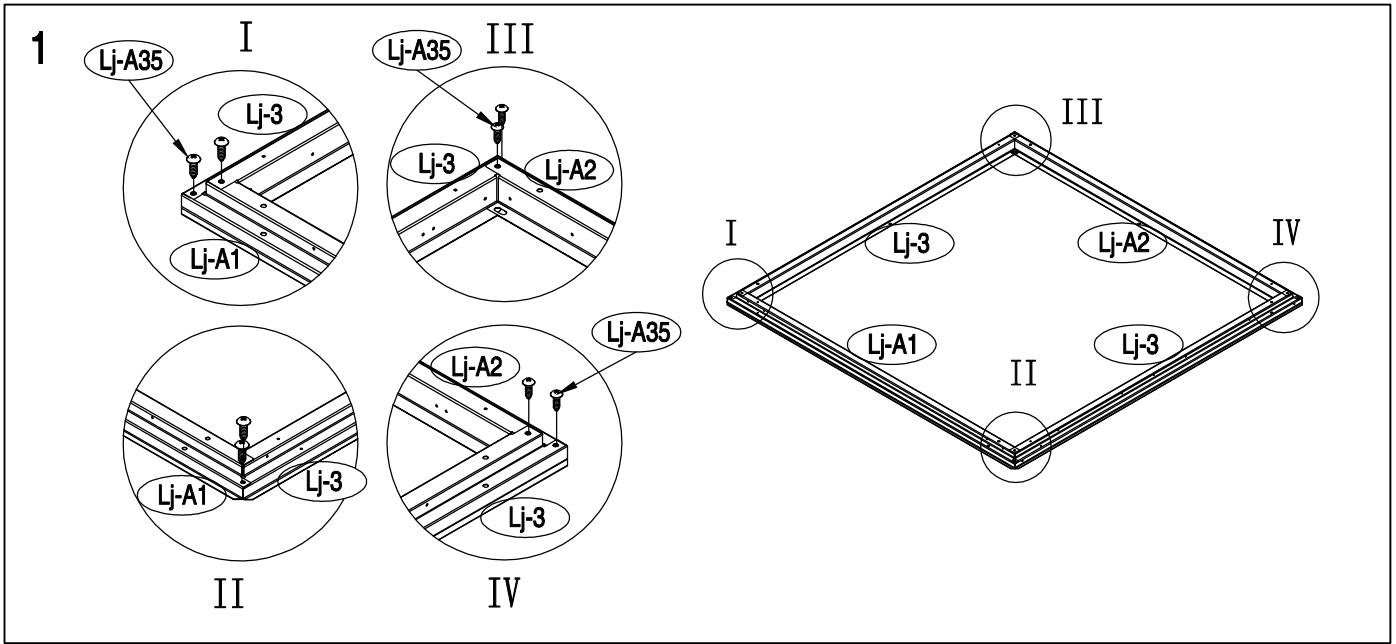

Garbage bin Storage shed

11/13/2017

OWNER'S MANUAL / Instructions for Assembly Polly A

Requires two people and takes 2-3 hours for Installation.

Size of Polly A:

Area of installation requirement:

16

17

18

19

20

21

22

23

24

Lid

1

2

3

4

9

x2

10

x2