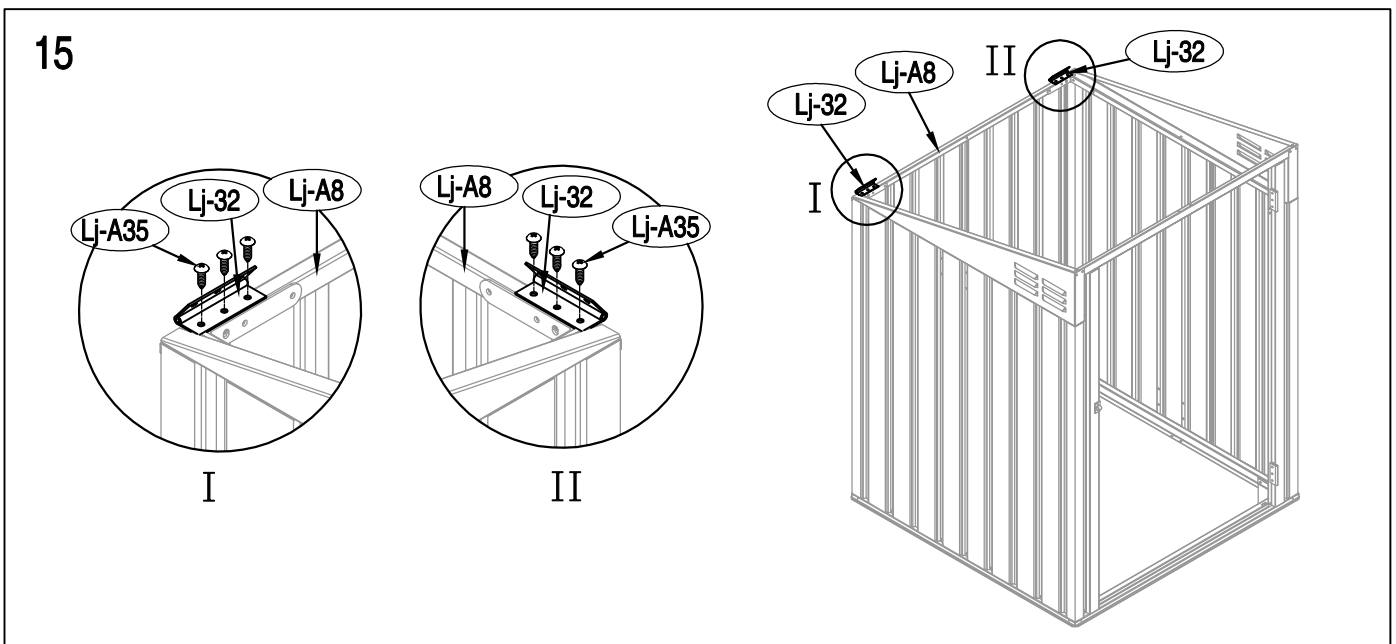

Garbage bin Storage shed

11/13/2017

OWNER'S MANUAL / Instructions for Assembly Polly A

Requires two people and takes 2-3 hours for Installation.

Size of Polly A:

Area of installation requirement:

16

17