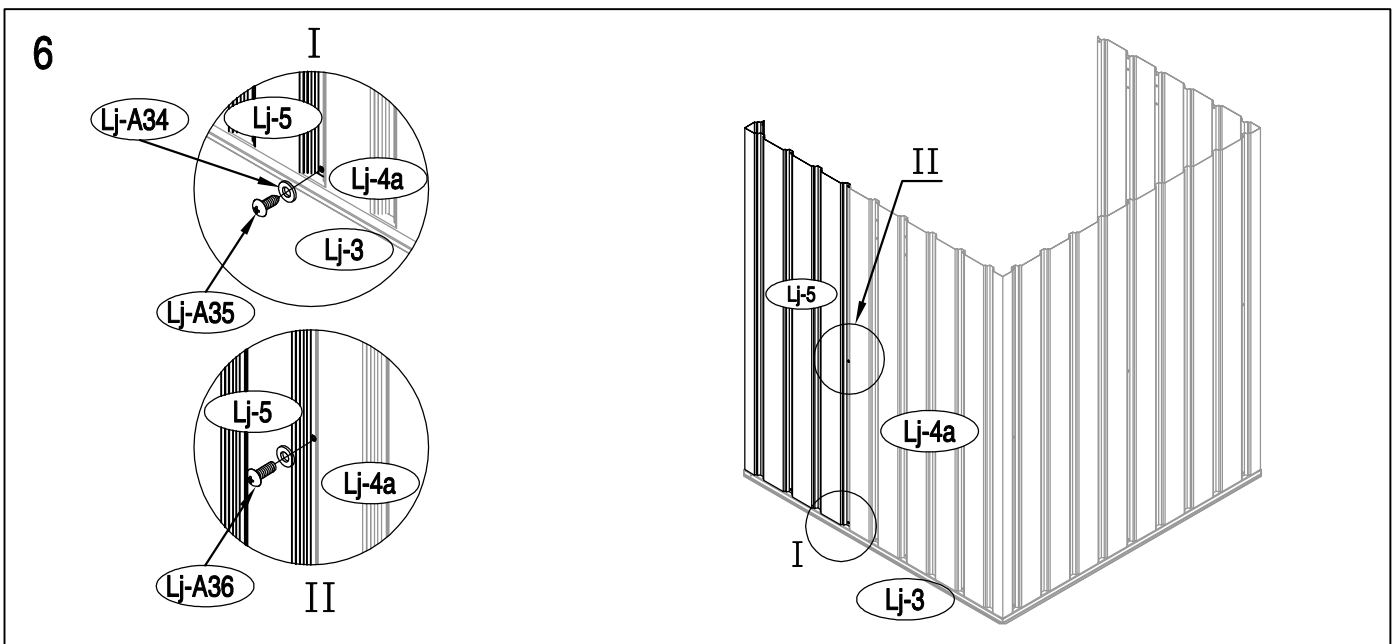

Garbage bin Storage shed

11/13/2017

OWNER'S MANUAL / Instructions for Assembly Polly A

Requires two people and takes 2-3 hours for Installation.

Size of Polly A:

Area of installation requirement:

16

17

18

19

20

21

22

23

24

Lid

1

2

3

4

9

x2

10

x2