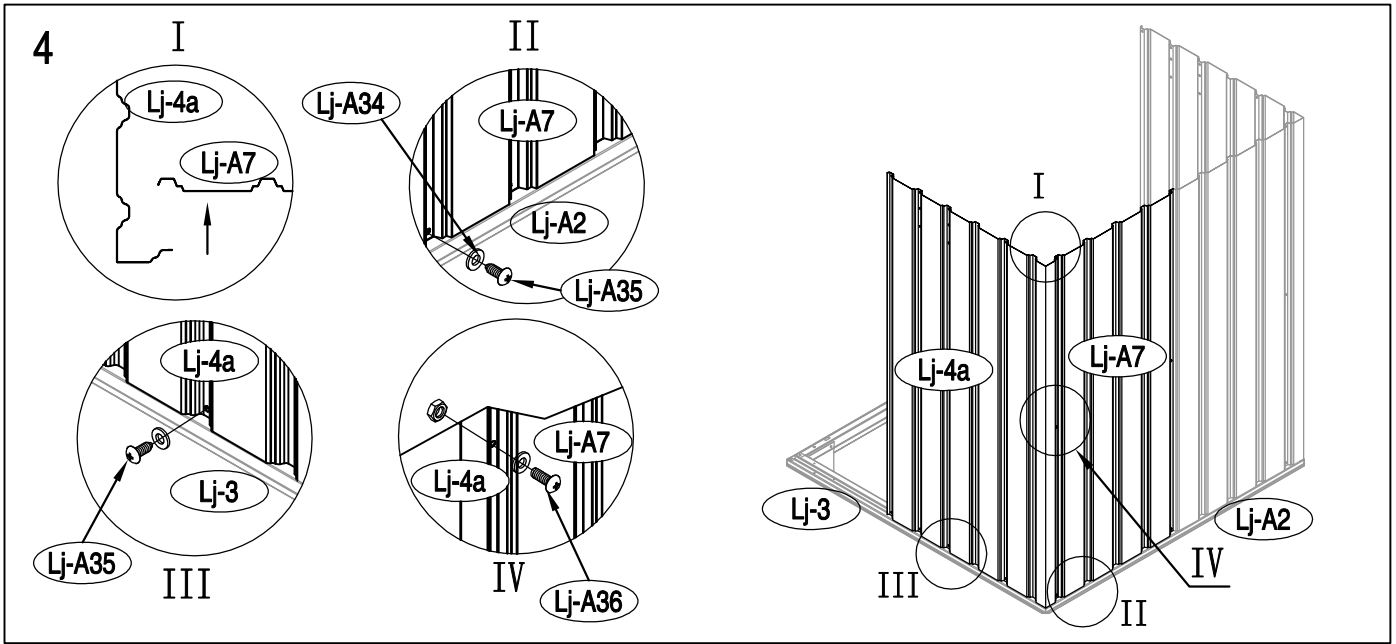

Garbage bin Storage shed

11/13/2017

OWNER'S MANUAL / Instructions for Assembly Polly A

Requires two people and takes 2-3 hours for Installation.

Size of Polly A:

Area of installation requirement:

16

17

18

19

20

21

22

23

24

Lid