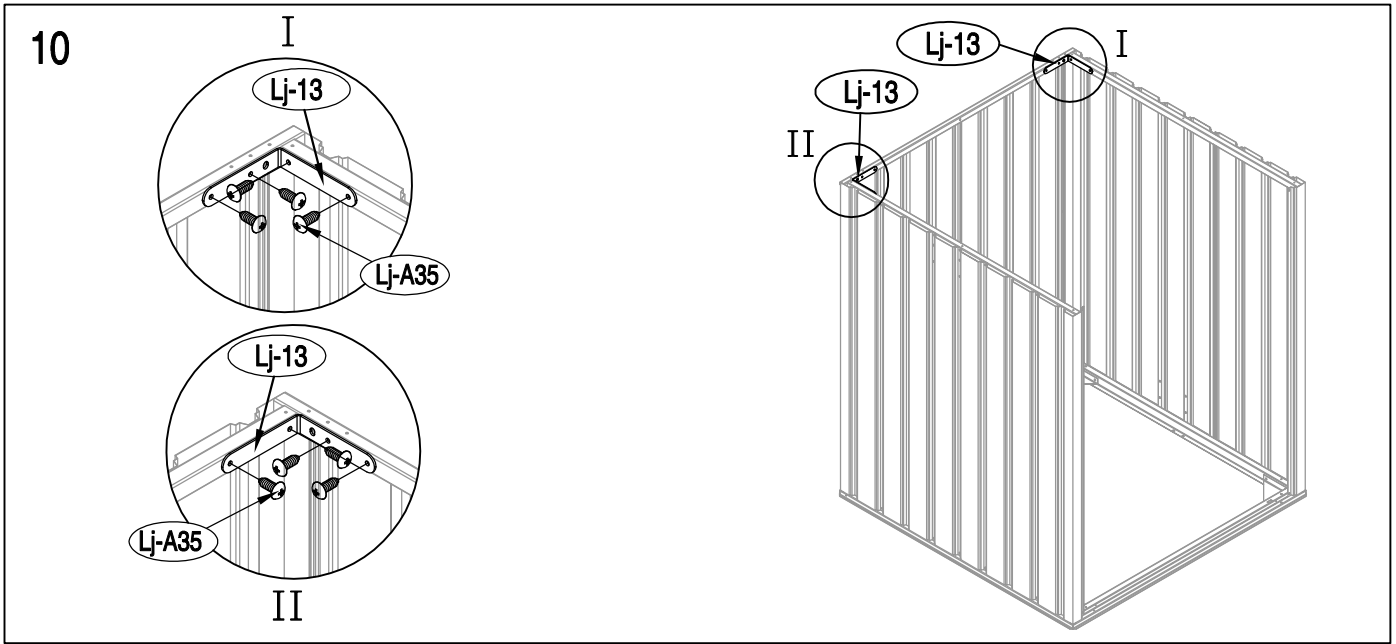

Garbage bin Storage shed

11/13/2017

OWNER'S MANUAL / Instructions for Assembly Polly A

Requires two people and takes 2-3 hours for Installation.

Size of Polly A:

Area of installation requirement:

16

17