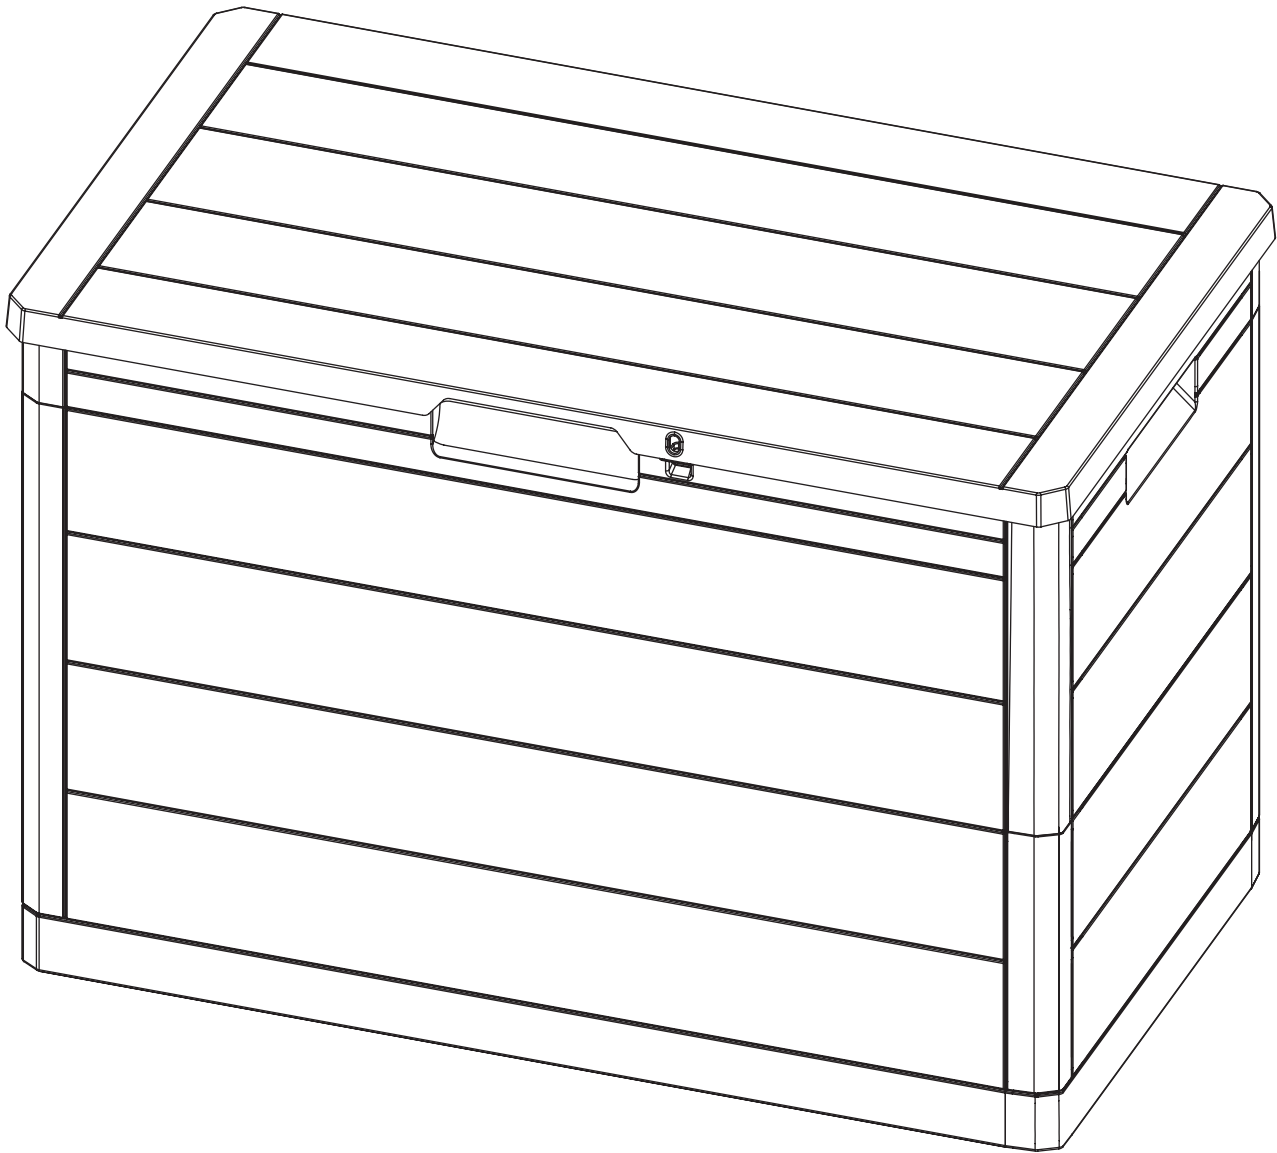

TOOMAX[®]

MULTIBOX WOODY'S 160

Art. 186 cm 77,5x44,5x53h | in 30,5x17,5x20,9h

www.toomax.it

(IT) IMPORTANTE. CONSERVARE PER FUTURE REFERENZE: LEGGERE ATTENTAMENTE!

(EN) IMPORTANT. RETAIN FOR FUTURE REFERENCE: READ CAREFULLY!