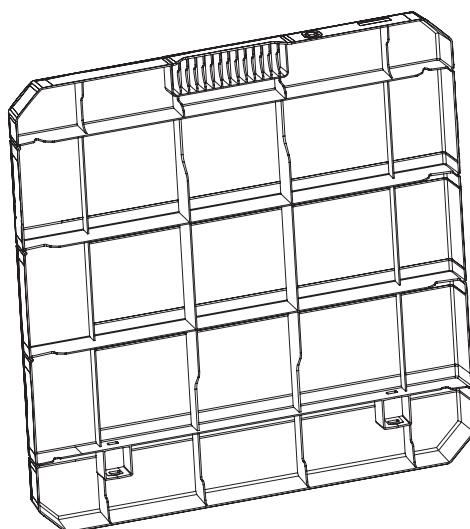

C

PZ / PCS 2

B

PZ / PCS 2

00

PZ / PCS 1

E

PZ / PCS 2

A

PZ / PCS 1