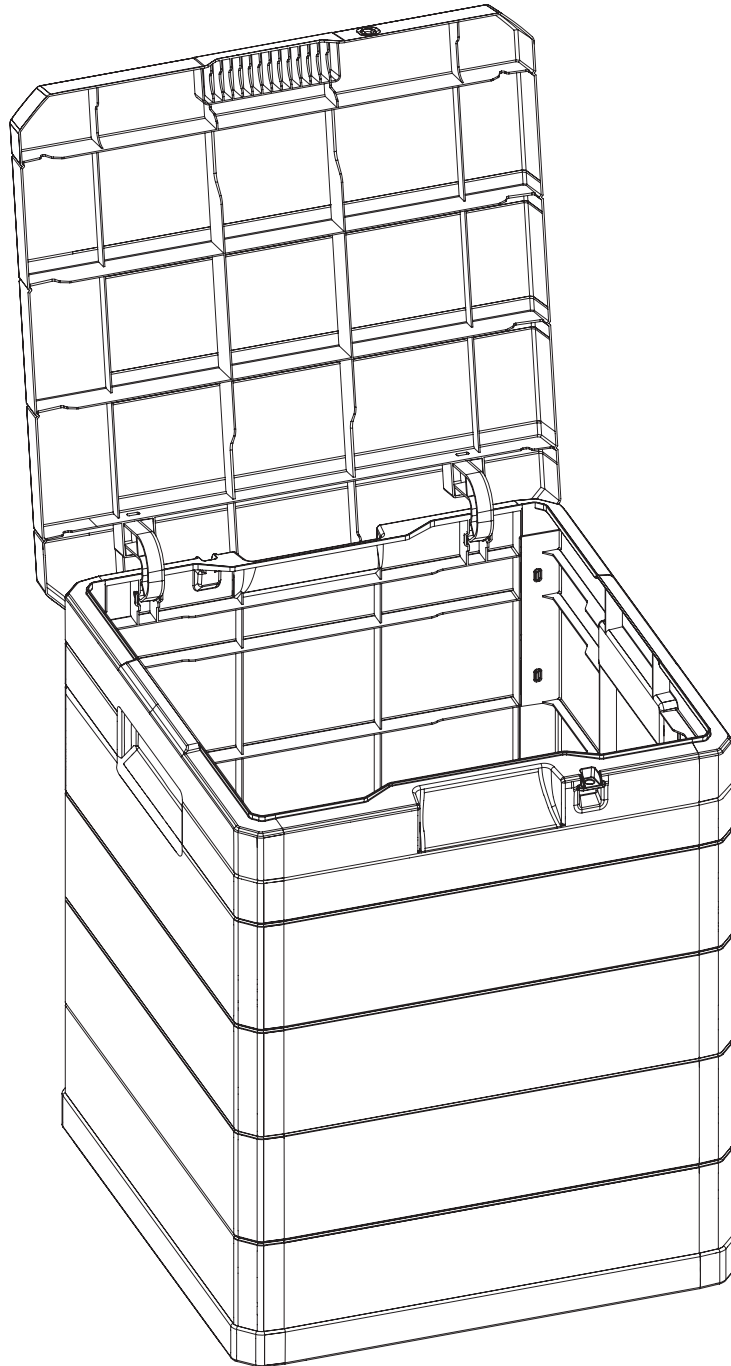

TOOMAX[®]

MULTIBOX WOODY'S 90

Art. 173 cm 42,5x44x50h | in 16,7x17x19,7h

C

PZ / PCS 2

B

PZ / PCS 2

00