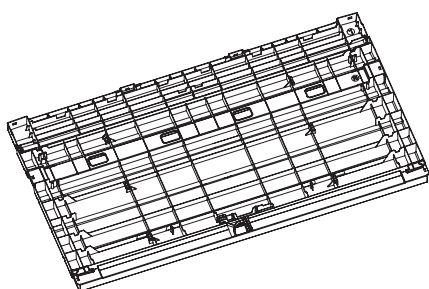

A

PZ / PCS 1

B

PZ / PCS 2

D

PZ / PCS 1

E

PZ / PCS 1

M

PZ / PCS 1

C

PZ / PCS 2

F

PZ / PCS 1

G

PZ / PCS 1

T

PZ / PCS 2

H

PZ / PCS 4

00

PZ / PCS 3