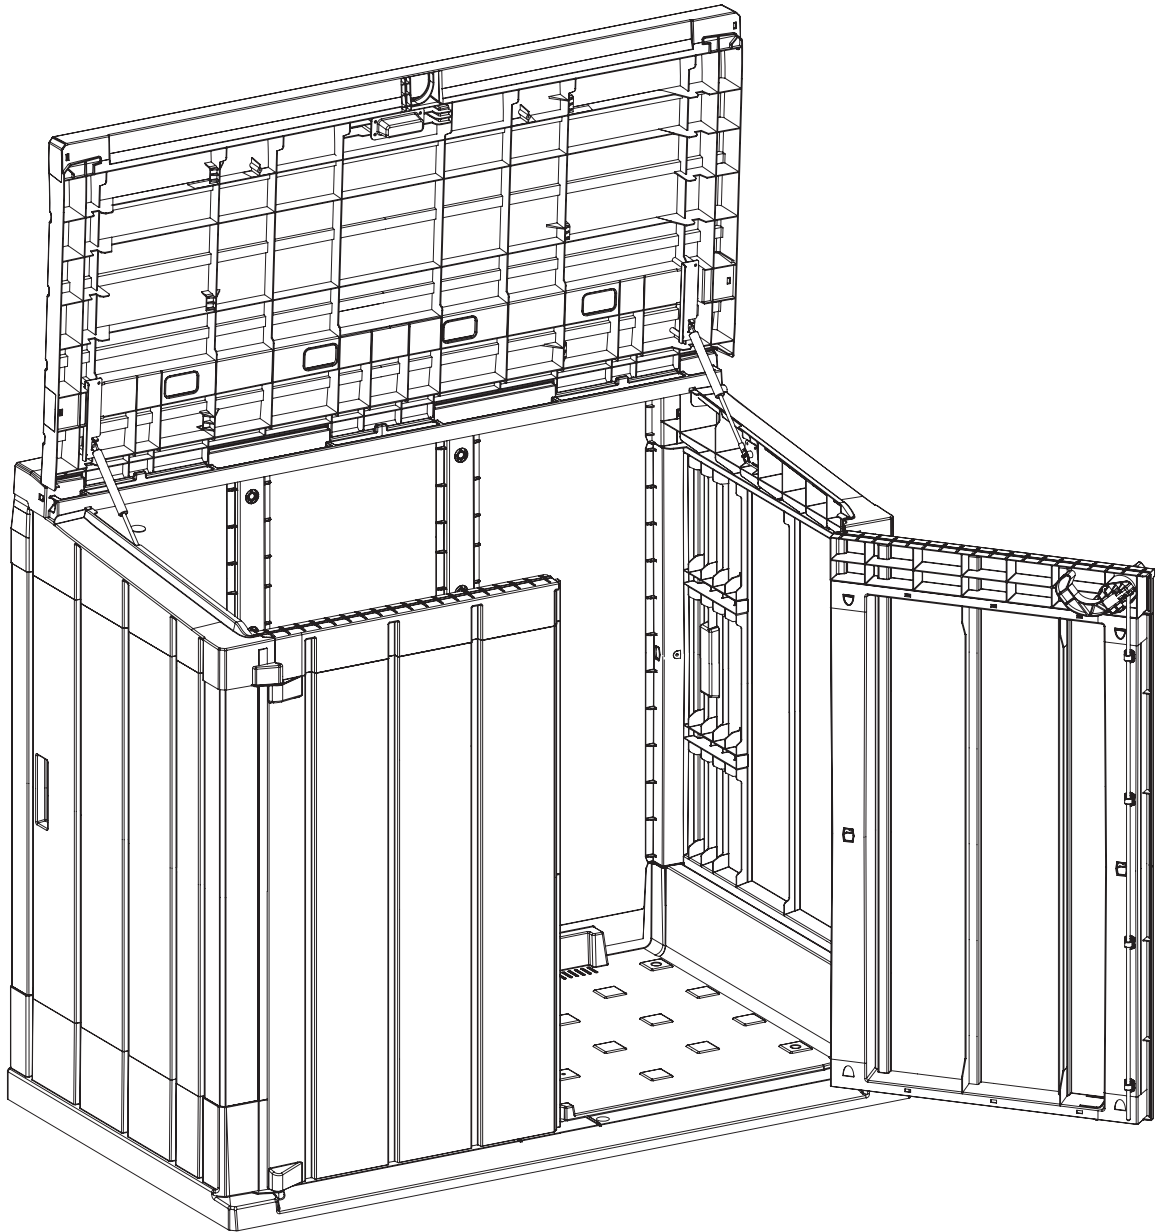

TOOMAX[®]

STORER PLUS

Art. 090 cm 129,5x74,5x111h | in 51x29,3x43,7h

A

PZ / PCS 1

B

PZ / PCS 2

D