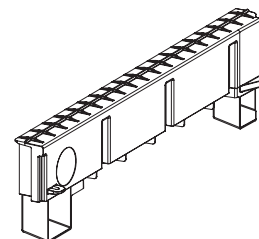

A

PZ / PCS 1

B

PZ / PCS 2

D

PZ / PCS 1

E

PZ / PCS 1

M

PZ / PCS 1

C

PZ / PCS 2

F

PZ / PCS 1

G

PZ / PCS 1

T

PZ / PCS 2

H

PZ / PCS 4

00

PZ / PCS 3