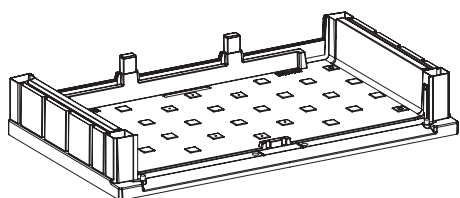

TOOMAX[®]

STORER PLUS

Art. 090 cm 129,5x74,5x111h | in 51x29,3x43,7h

A

PZ / PCS 1

B

PZ / PCS 2

D