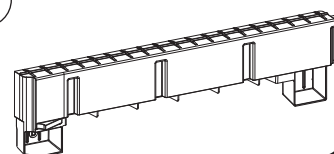

TOOMAX[®]

STORER PLUS

Art. 090 cm 129,5x74,5x111h | in 51x29,3x43,7h

A

PZ / PCS 1

B

PZ / PCS 2

D